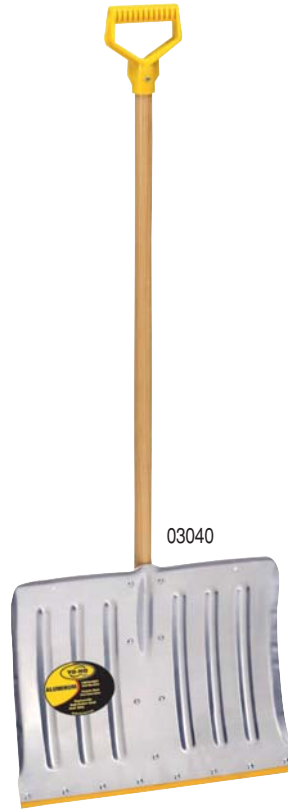

03024

03026

03040

03235

04017

04020

04164

Ergonomically designed handles help reduce back strain.

Select tools feature a cushioned, ergonomic D-grip.

Shovel heels extend the length of the blade for maximum support.

Order No.	Description	Handle	D Grip	Blade Size	Pack	Pack Wt.	Repair Handle
04017	Steel Shovel	36" wood	poly	15" x 18"	6	30 lbs.	40501
04020	Spring-Steel Shovel with square handle	36" wood	poly ergo	15" x 18"	6	30 lbs.	40401
03024	Heavy-Duty Aluminum Shovel	36" tubular steel	poly	15" x 18"	6	22 lbs.	48004
03026	Heavy-Duty Aluminum Shovel	36" wood	poly	15" x 18"	6	18 lbs.	40501
03040	Shovel, natural aluminum blade	36" wood	poly	15" x 18"	6	18 lbs.	40501
03235	Bent-Handle Heavy-Duty Aluminum Shovel	40" tubular steel	poly	15" x 18"	6	32 lbs.	44000
04164	Bent-Handle Steel Shovel	40" tubular steel	poly	15" x 18"	6	30 lbs.	44000