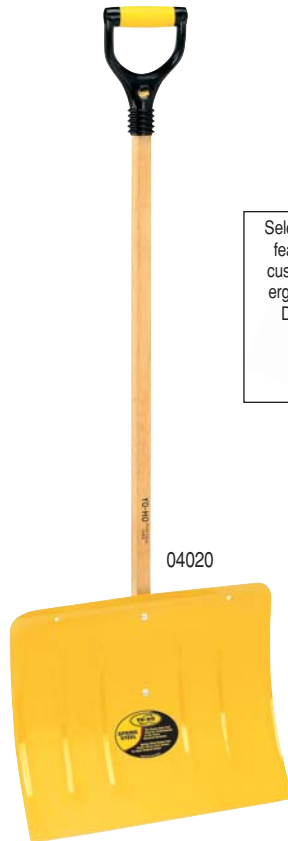

03024

03026

03040

03235

04017

04020

04164

Ergonomically designed handles help reduce back strain.

Select tools feature a cushioned, ergonomic D-grip.

Shovel heels extend the length of the blade for maximum support.

Order No.	Description	Handle	D Grip	Blade Size	Pack	Pack Wt.	Repair Handle
04017	Steel Shovel	36" wood	poly	15" x 18"	6	30 lbs.	40501
04020	Spring-Steel Shovel with square handle	36" wood	poly ergo	15" x 18"	6	30 lbs.	40401
03024	Heavy-Duty Aluminum Shovel	36" tubular steel	poly	15" x 18"	6	22 lbs.	48004
03026	Heavy-Duty Aluminum Shovel	36" wood	poly	15" x 18"	6	18 lbs.	40501
03040	Shovel, natural aluminum blade	36" wood	poly	15" x 18"	6	18 lbs.	40501
03235	Bent-Handle Heavy-Duty Aluminum Shovel	40" tubular steel	poly	15" x 18"	6	32 lbs.	44000
04164	Bent-Handle Steel Shovel	40" tubular steel	poly	15" x 18"	6	30 lbs.	44000